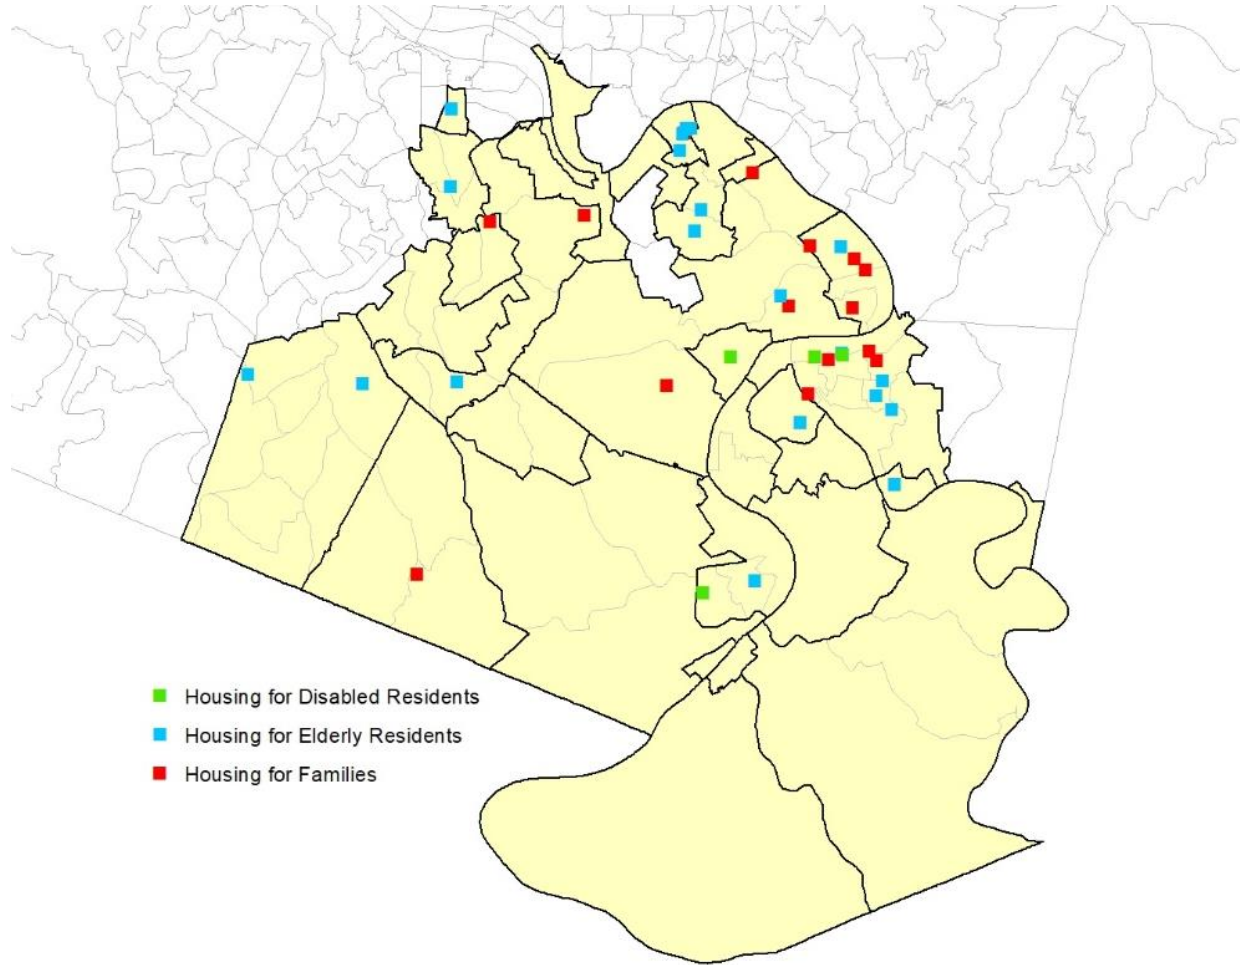

Appendix B: Public Housing Buildings

Public Housing Buildings in the Jefferson Region

Public Housing Buildings for Disabled Residents

Building Name	# Units	# Residents	Street Address	Authority	Community	Tract
SUMMERDALE COURT	8	missing	745 Tamarack Dr	Allegheny County	Clairton	4929
PITCAIRN/DRAVOSBURG APARTMENTS	20	21	100 3rd St	Allegheny County	Dravosburg	4870
MIDTOWN PLAZA	128	167	516 Sinclair St	McKeesport	McKeesport	5519
WHITE STREET APARTMENTS	15	18	502 White St	McKeesport	McKeesport	5509